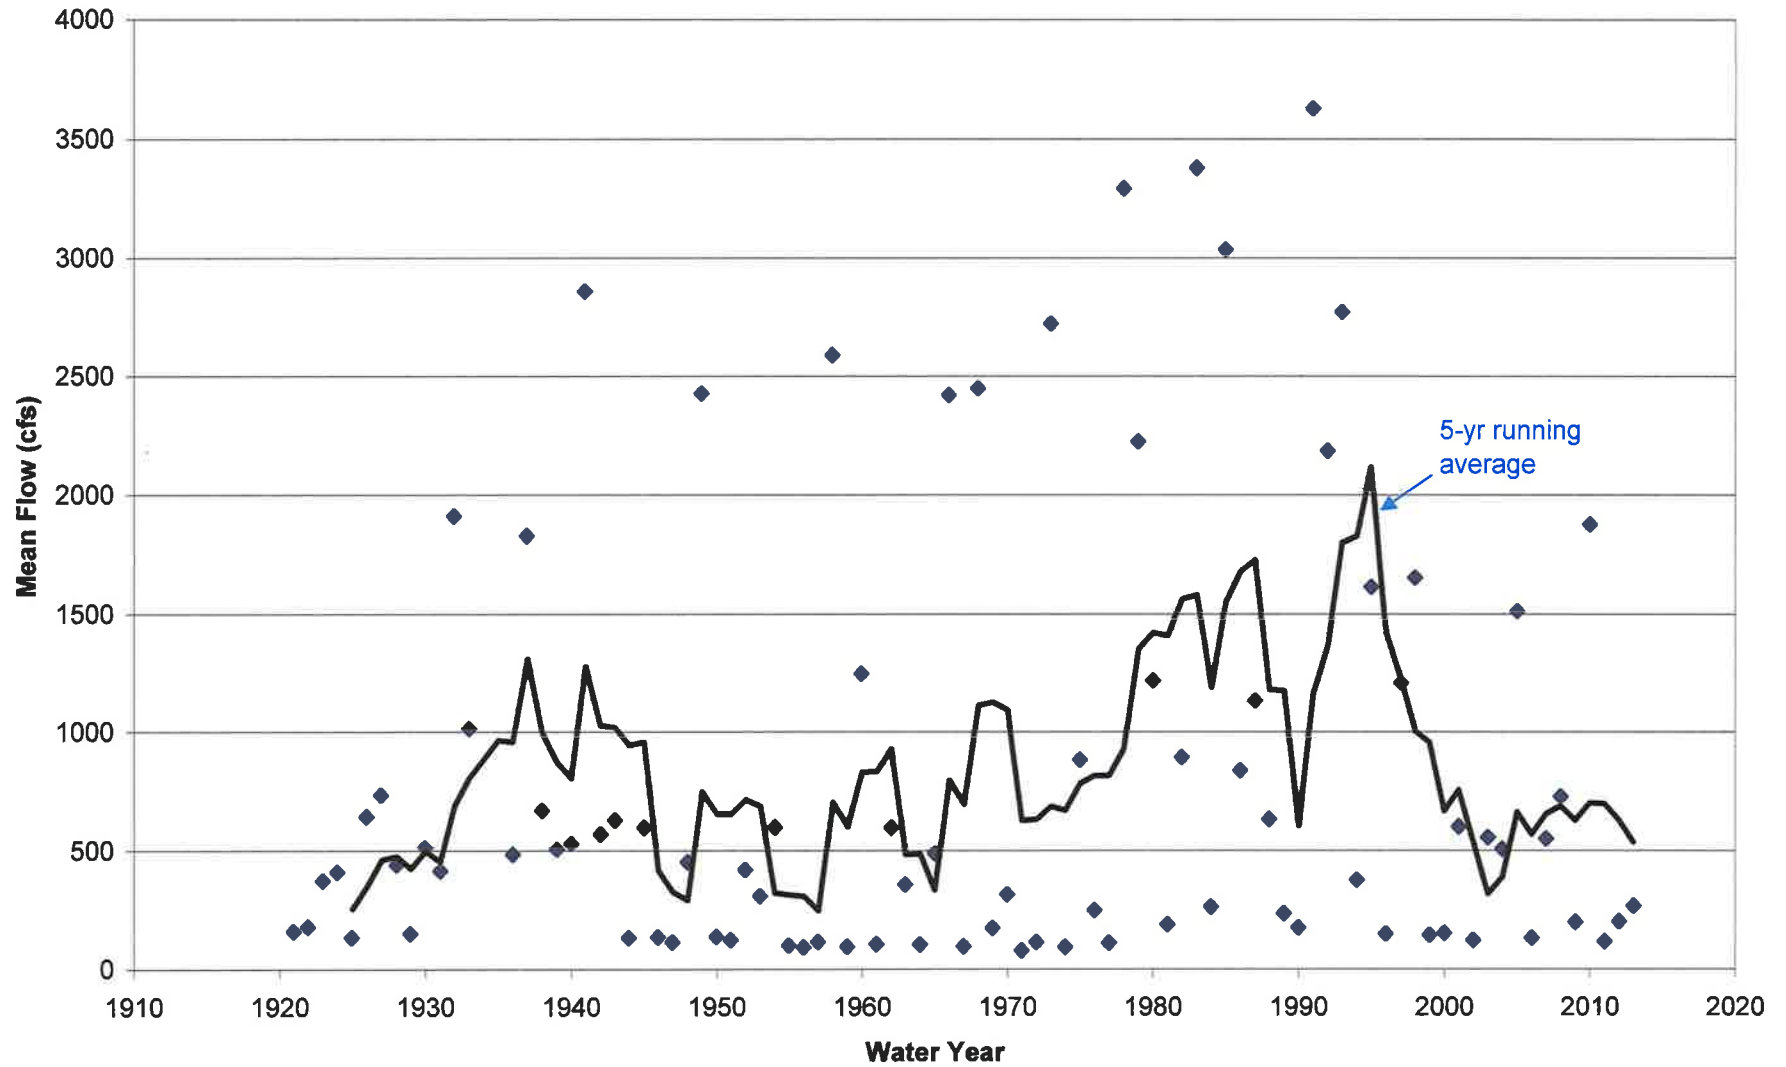

**March Gila River Streamflows at USGS Gage near Clifton**

### April Gila River Streamflows at USGS Gage near Clifton

### March Gila River Streamflows at USGS Gage near Solomon

### April Gila River Streamflows at USGS Gage near Solomon