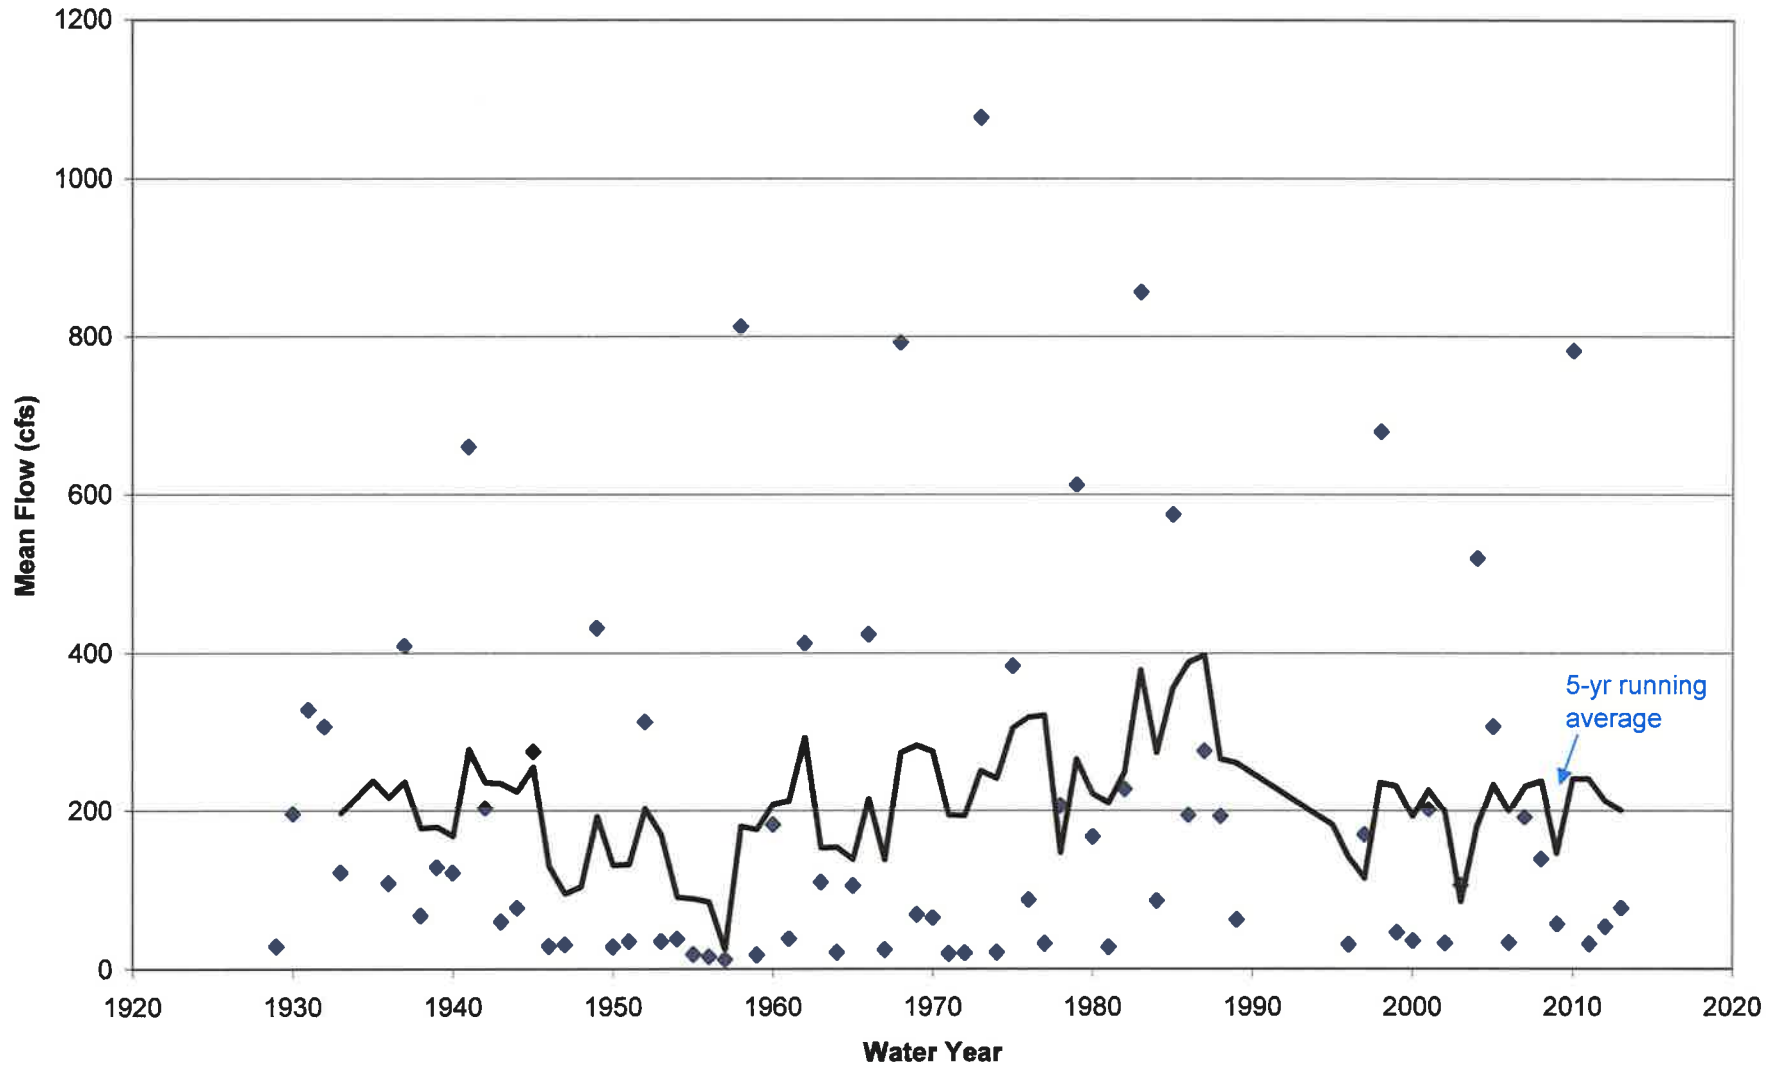

**March Gila River Streamflows at USGS Gage near Clifton**

### April Gila River Streamflows at USGS Gage near Clifton

### March Gila River Streamflows at USGS Gage near Solomon

### April Gila River Streamflows at USGS Gage near Solomon