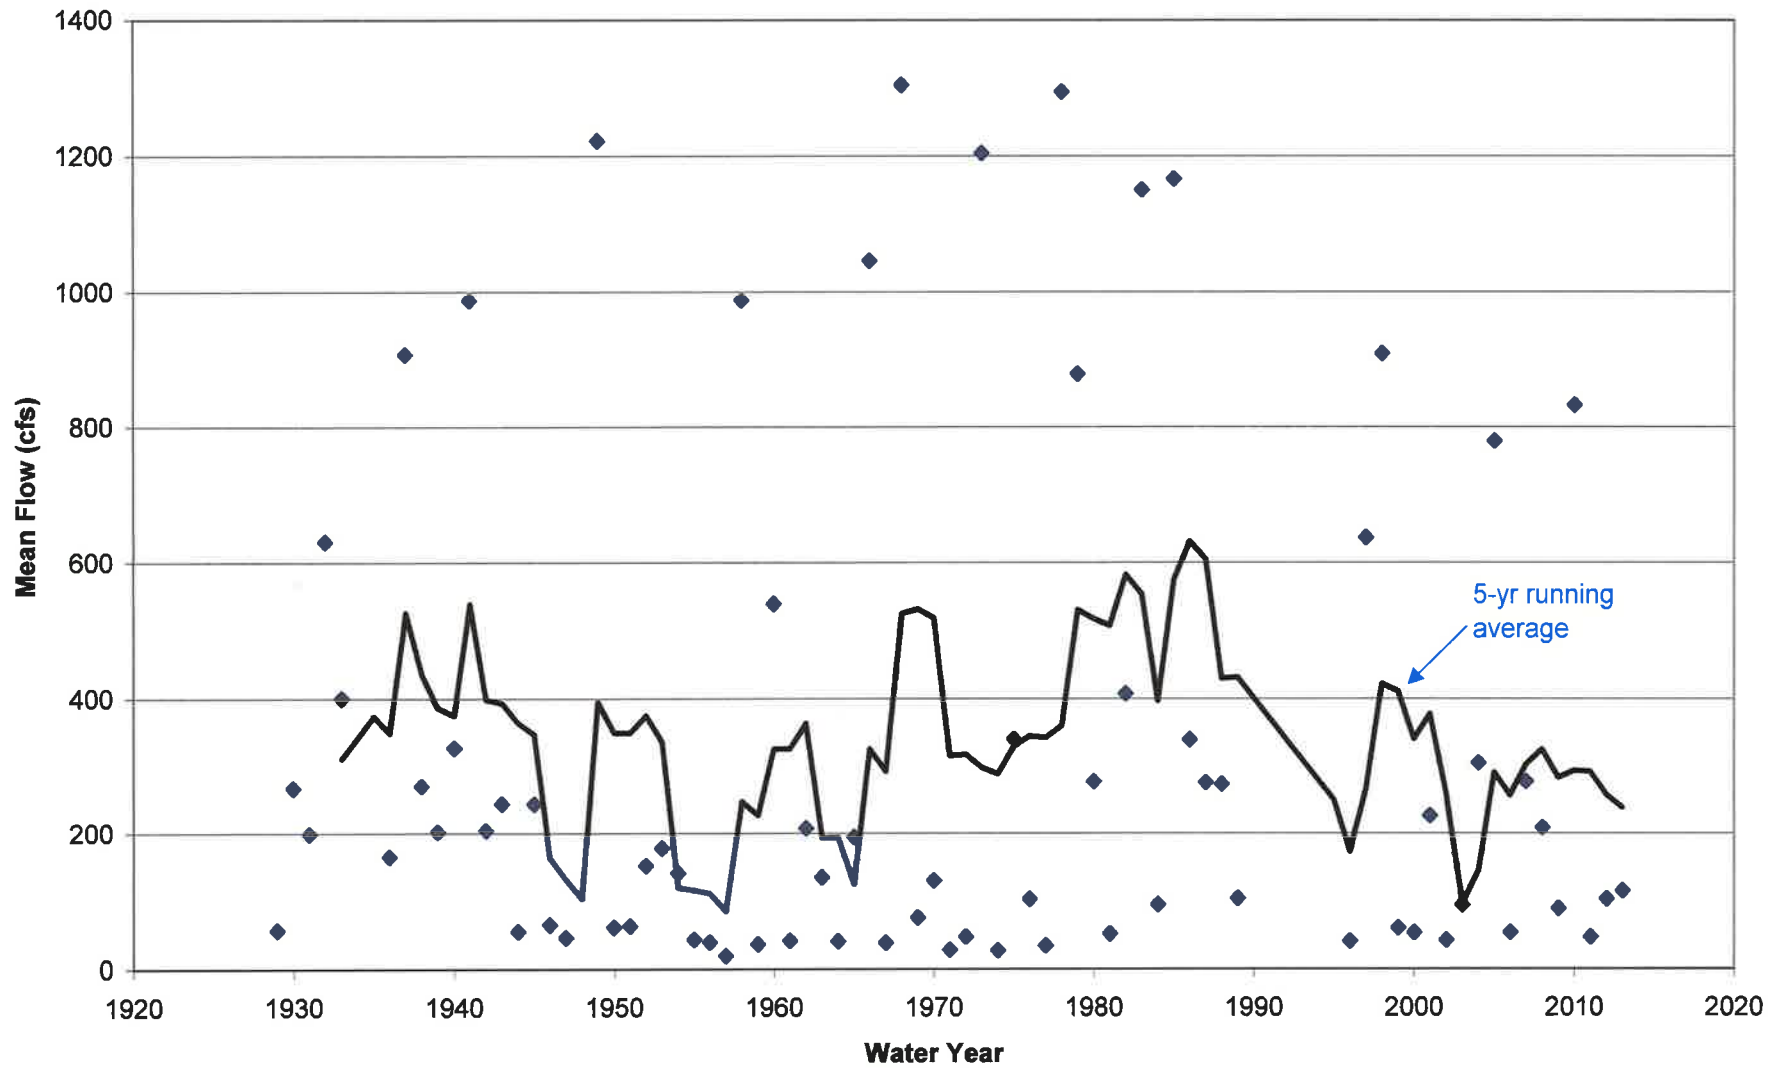

**March Gila River Streamflows at USGS Gage near Clifton**

### April Gila River Streamflows at USGS Gage near Clifton

### March Gila River Streamflows at USGS Gage near Solomon

### April Gila River Streamflows at USGS Gage near Solomon