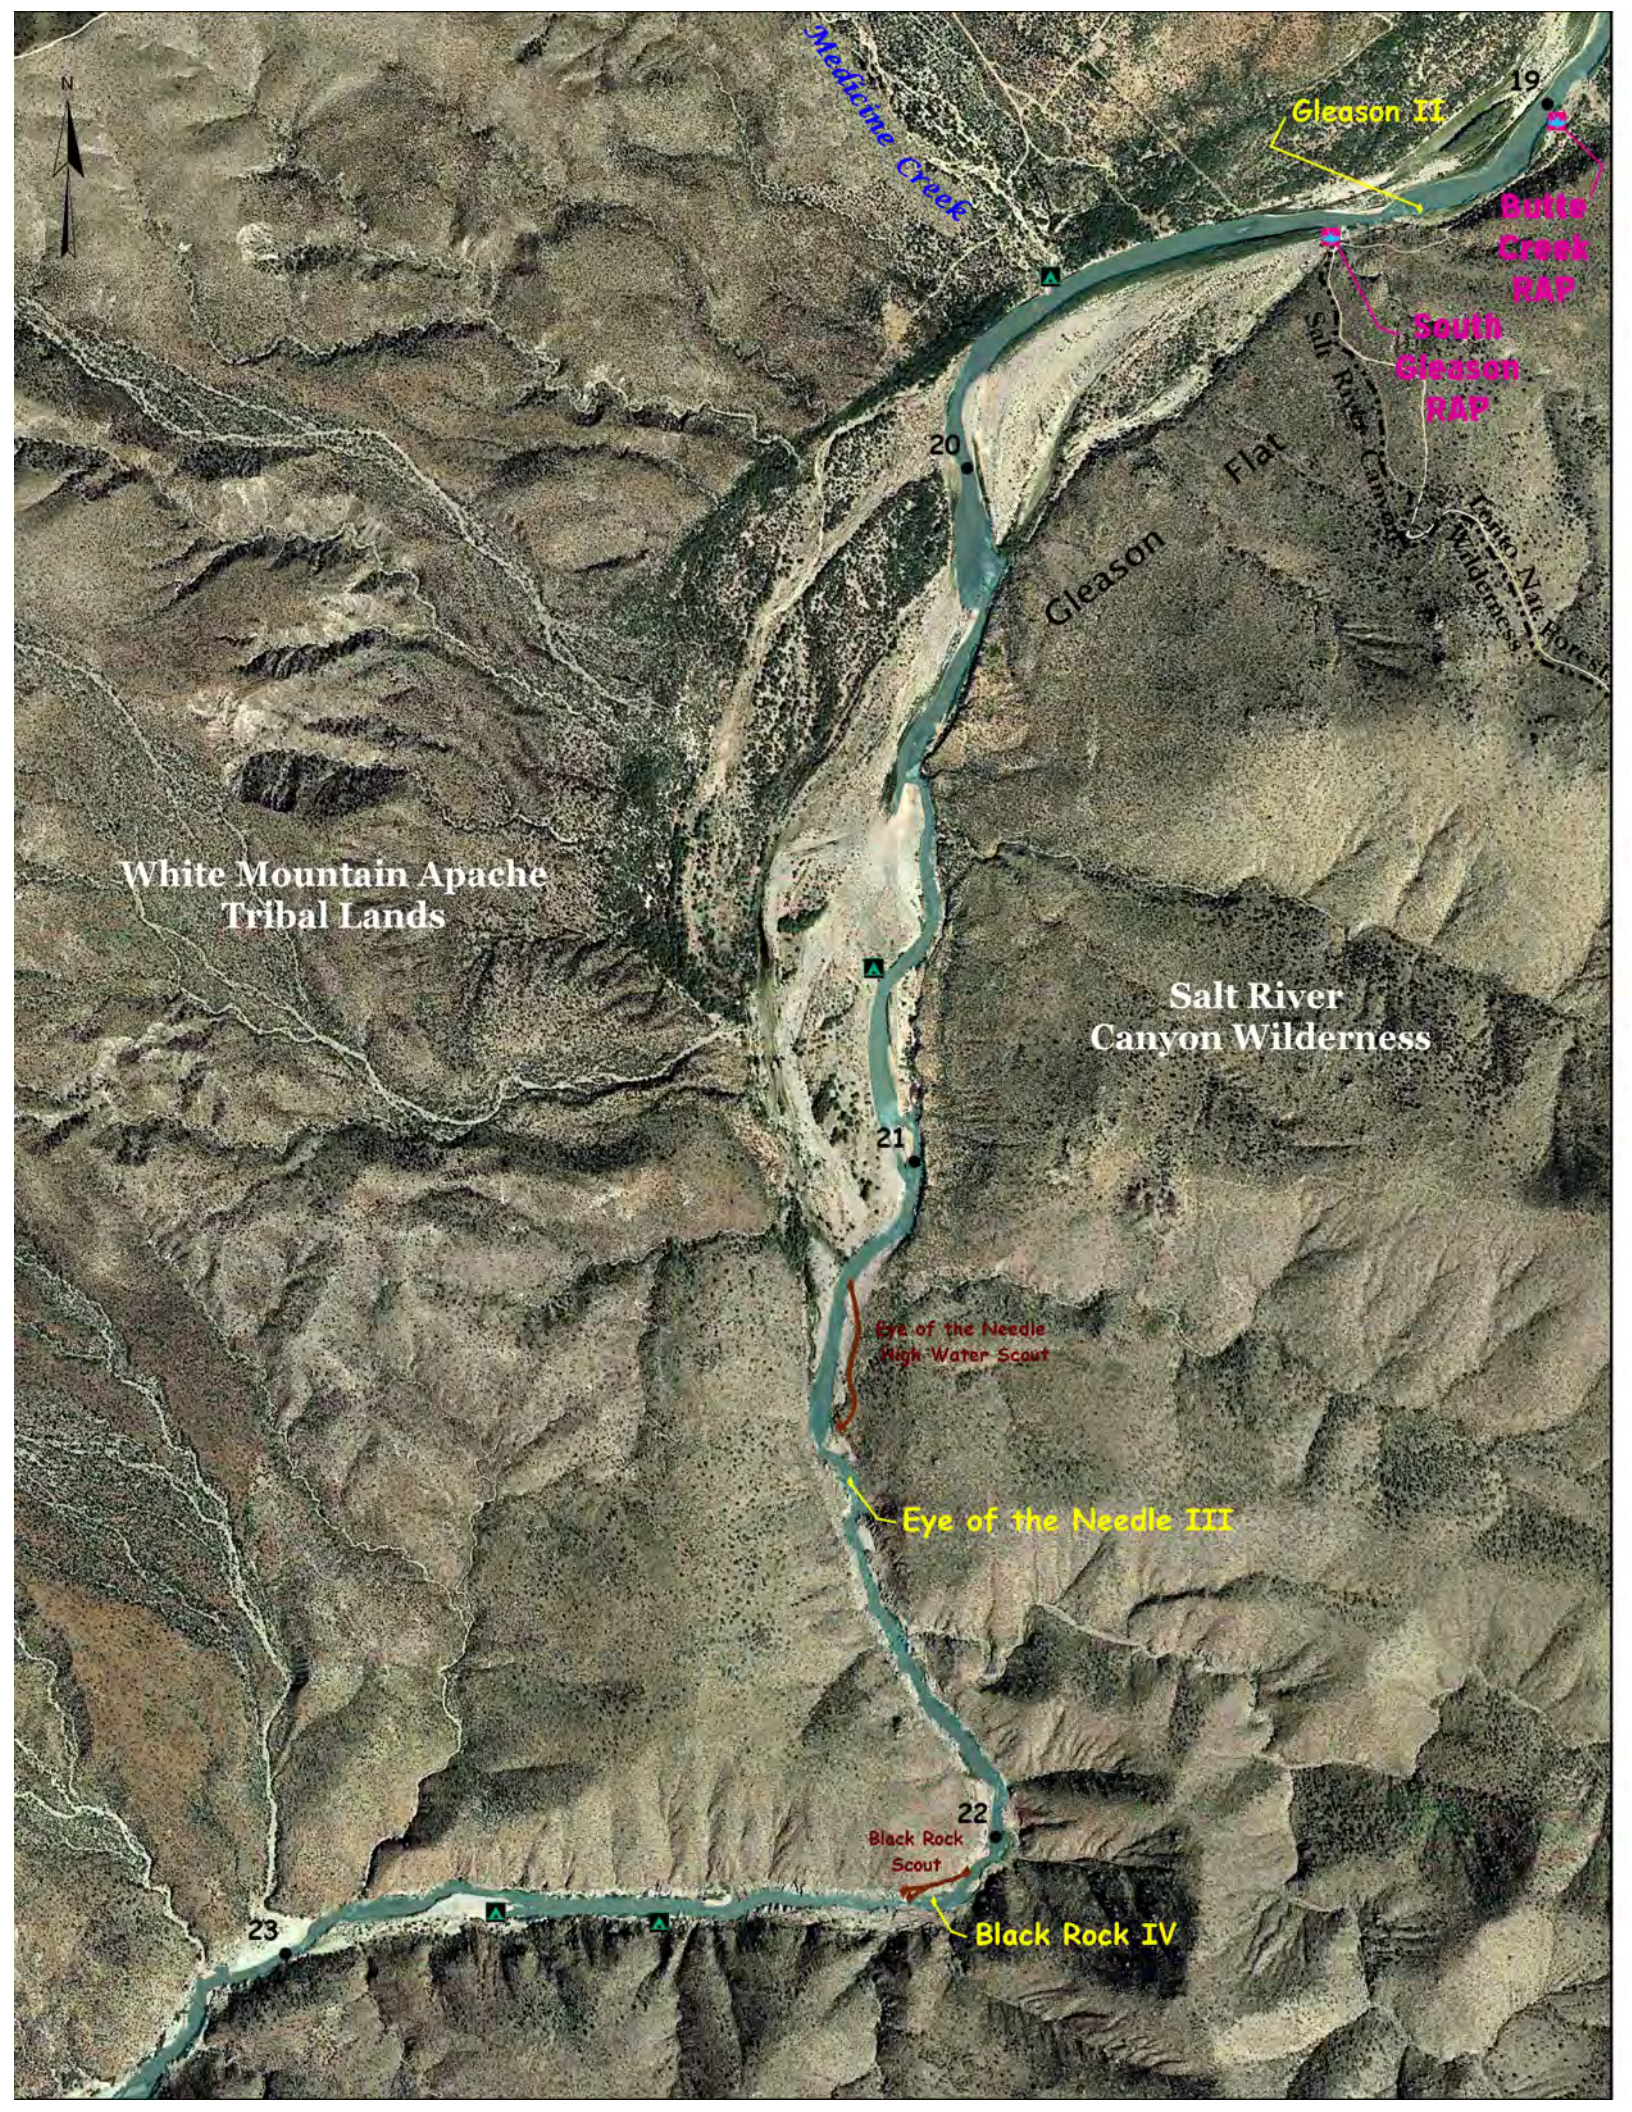

Medicine Creek

Gleason II

19

Butte Creek RAP

South Gleason RAP

Gleason Flat

Salt River Canyon

Tonto Nat. Forest

White Mountain Apache Tribal Lands

Salt River Canyon Wilderness

20

21

Eye of the Needle High Water Scout

Eye of the Needle III

22

Black Rock Scout

Black Rock IV

23