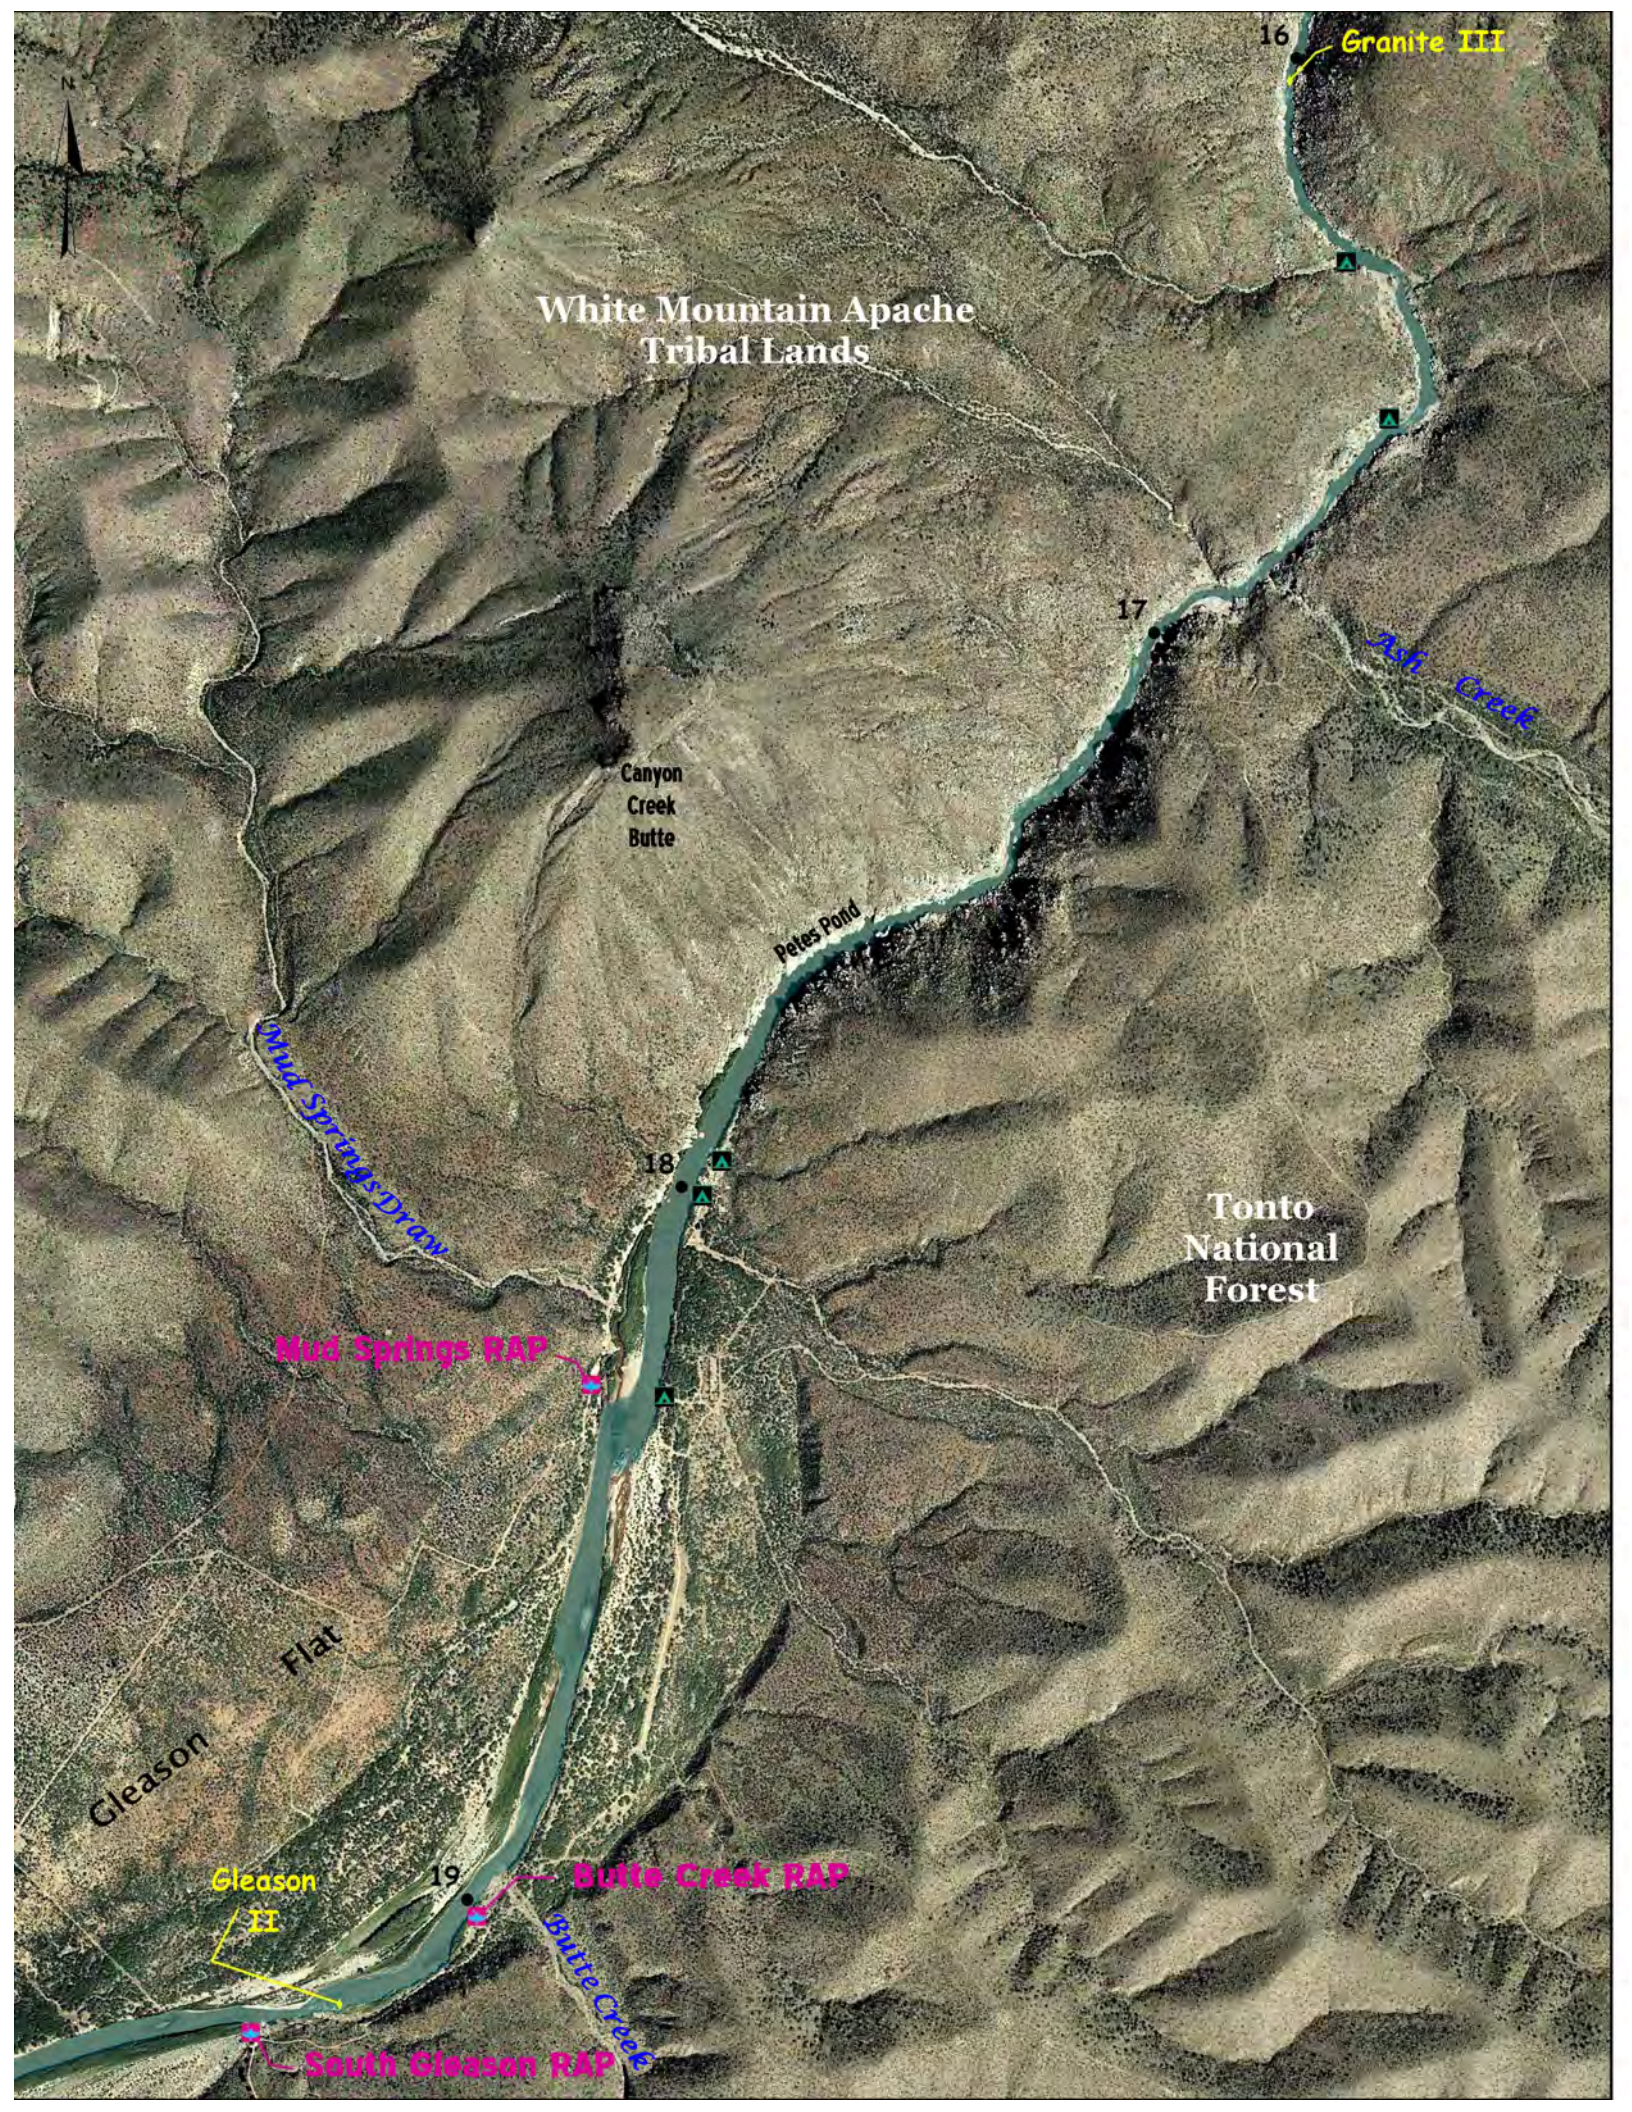

White Mountain Apache Tribe
Sensitive Cultural Area
No Stopping

15

13

14

The Cheese
II

Rat
Trap III

Granite III

White Rocks III

Tonto
National
Forest

Canyon
Creek

Ash
Creek

White Mountain Apache
Tribal Lands

16 Granite III

17

Canyon
Creek
Butte

Petes Pond

Eye of the Needle III

22

Black Rock Scout

Black Rock IV

23

White Mountain Apache
Tribal Lands

Salt River
Canyon Wilderness

Devil's Pendejo III

White Mountain Apache
Tribal Lands

28

Lower Corral III

29

Pinball III

The Maze IV

30

Salt River
Canyon Wilderness