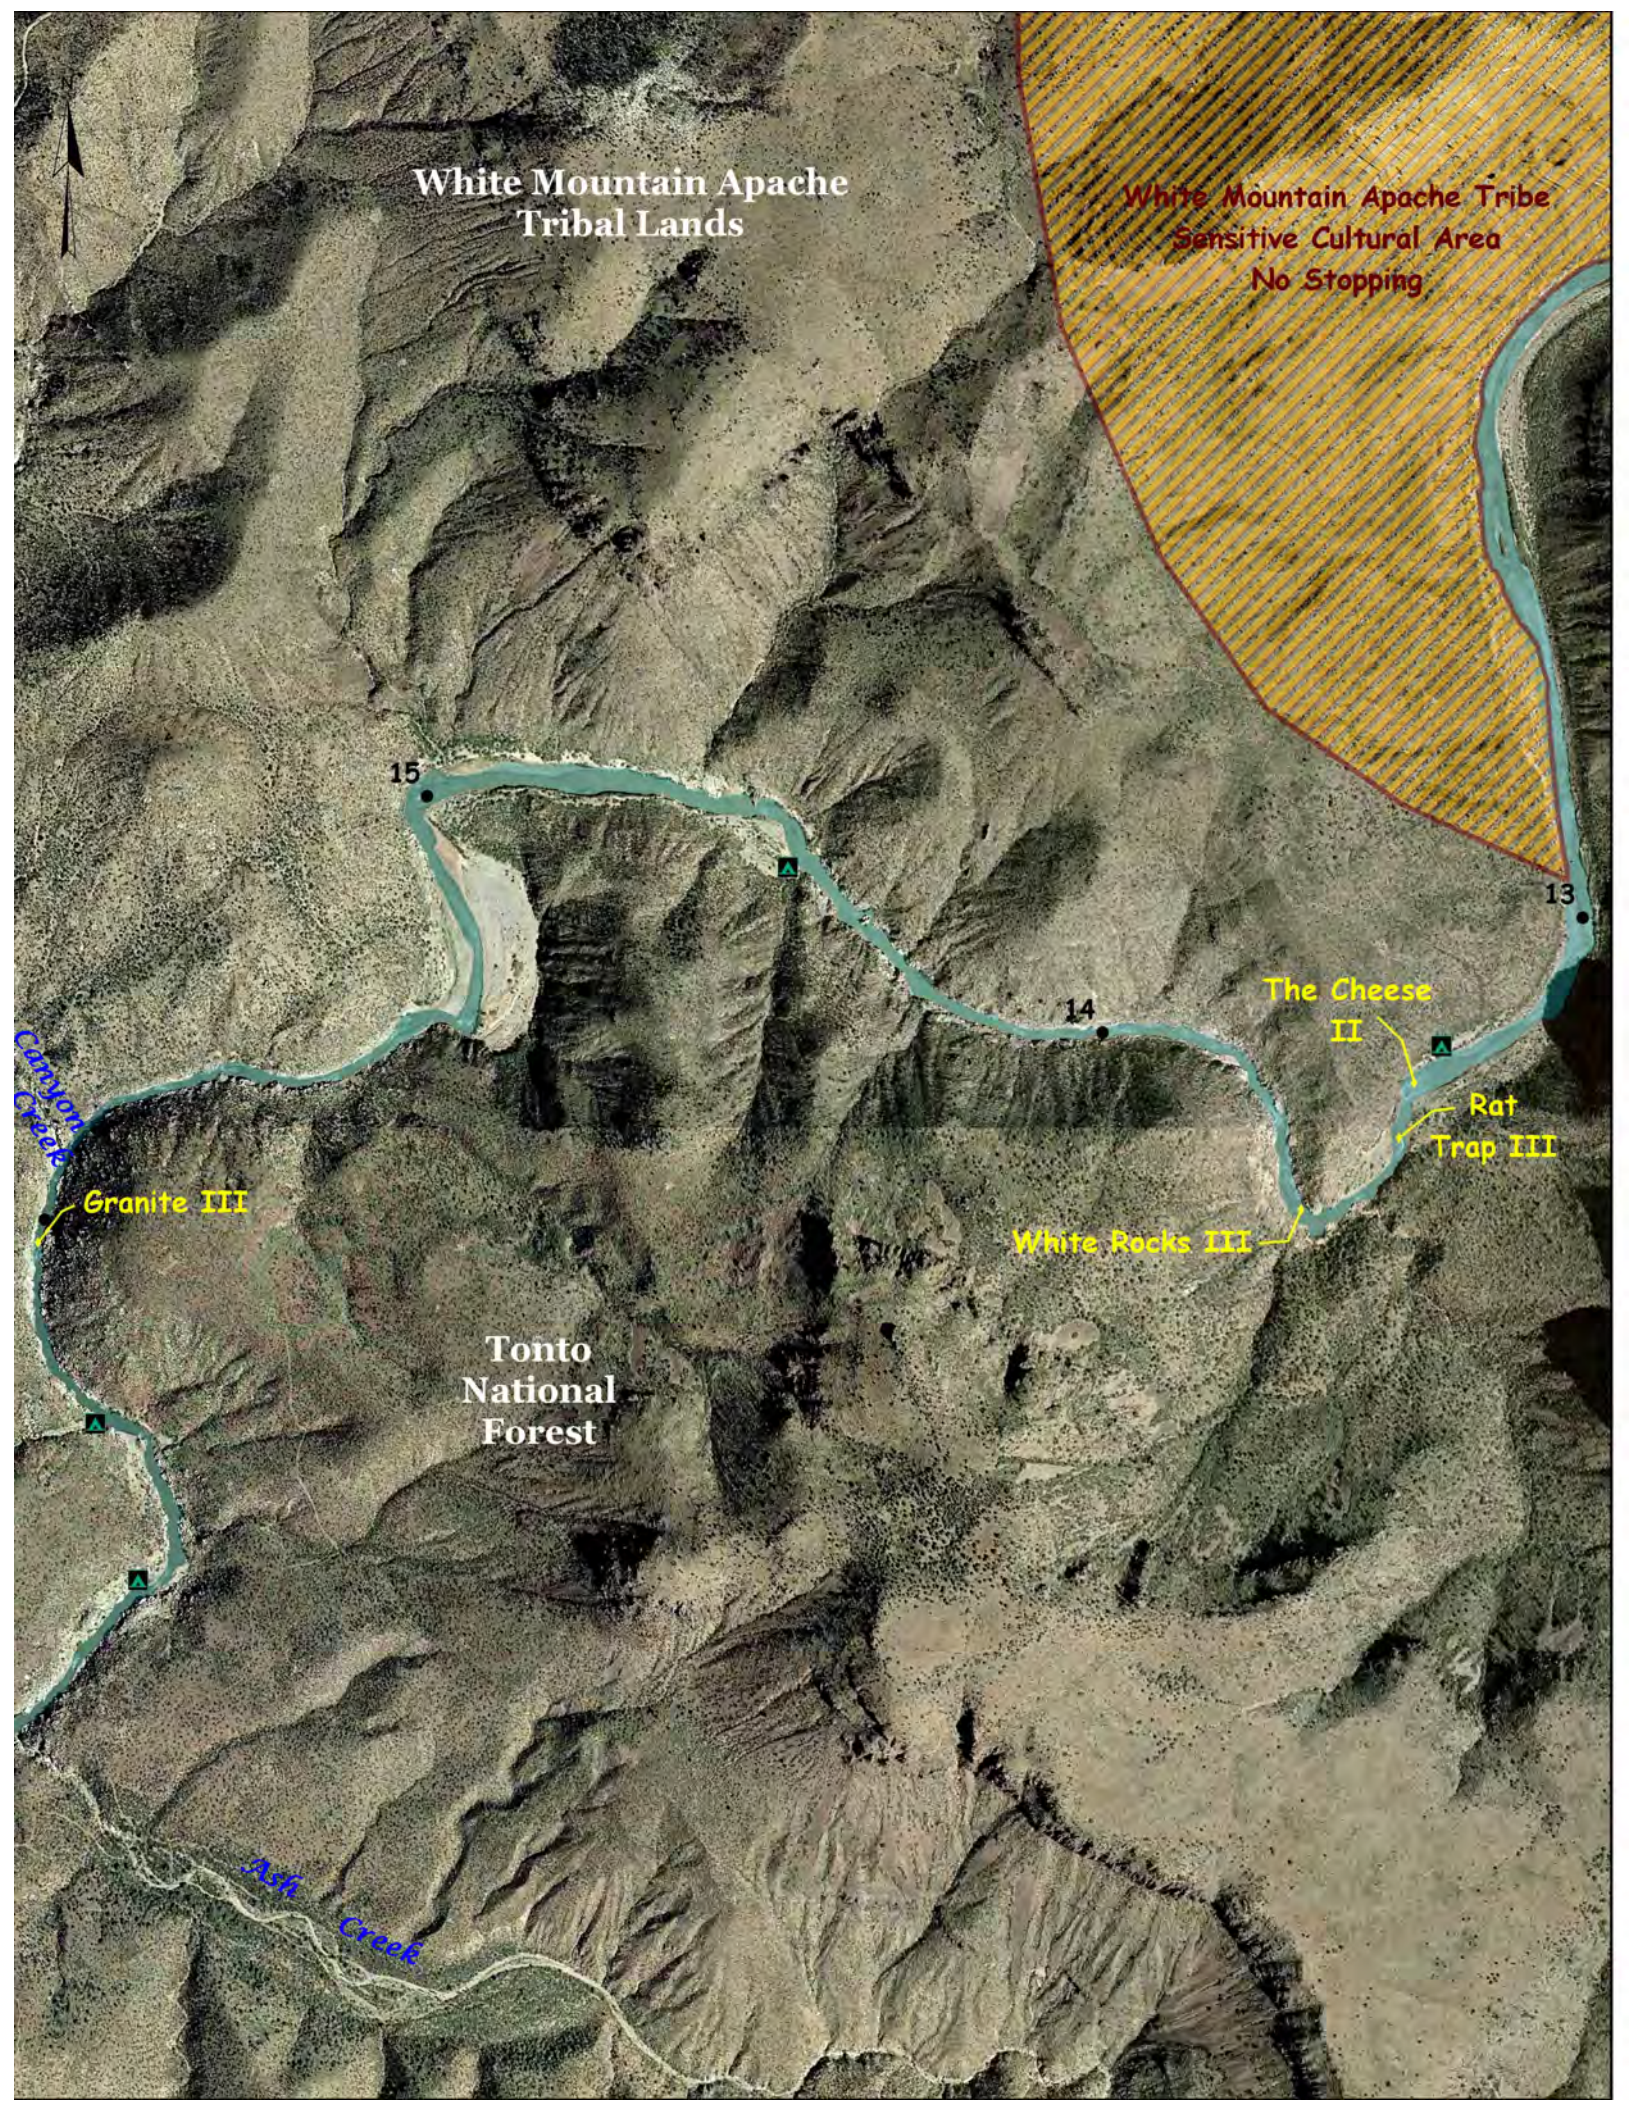

White Mountain Apache Tribe
Sensitive Cultural Area
No Stopping

15

13

14

The Cheese
II

Rat
Trap III

Granite III

White Rocks III

Tonto
National
Forest

Canyon
Creek

Ash
Creek

White Mountain Apache
Tribal Lands

16 Granite III

17

Canyon
Creek
Butte

Petes Pond

Eye of the Needle III

22

Black Rock Scout

Black Rock IV

23

White Mountain Apache
Tribal Lands

Salt River
Canyon Wilderness

Devil's Pendejo III

White Mountain Apache
Tribal Lands

28

Lower Corral III

29

Pinball III

The Maze IV

30

Salt River
Canyon Wilderness