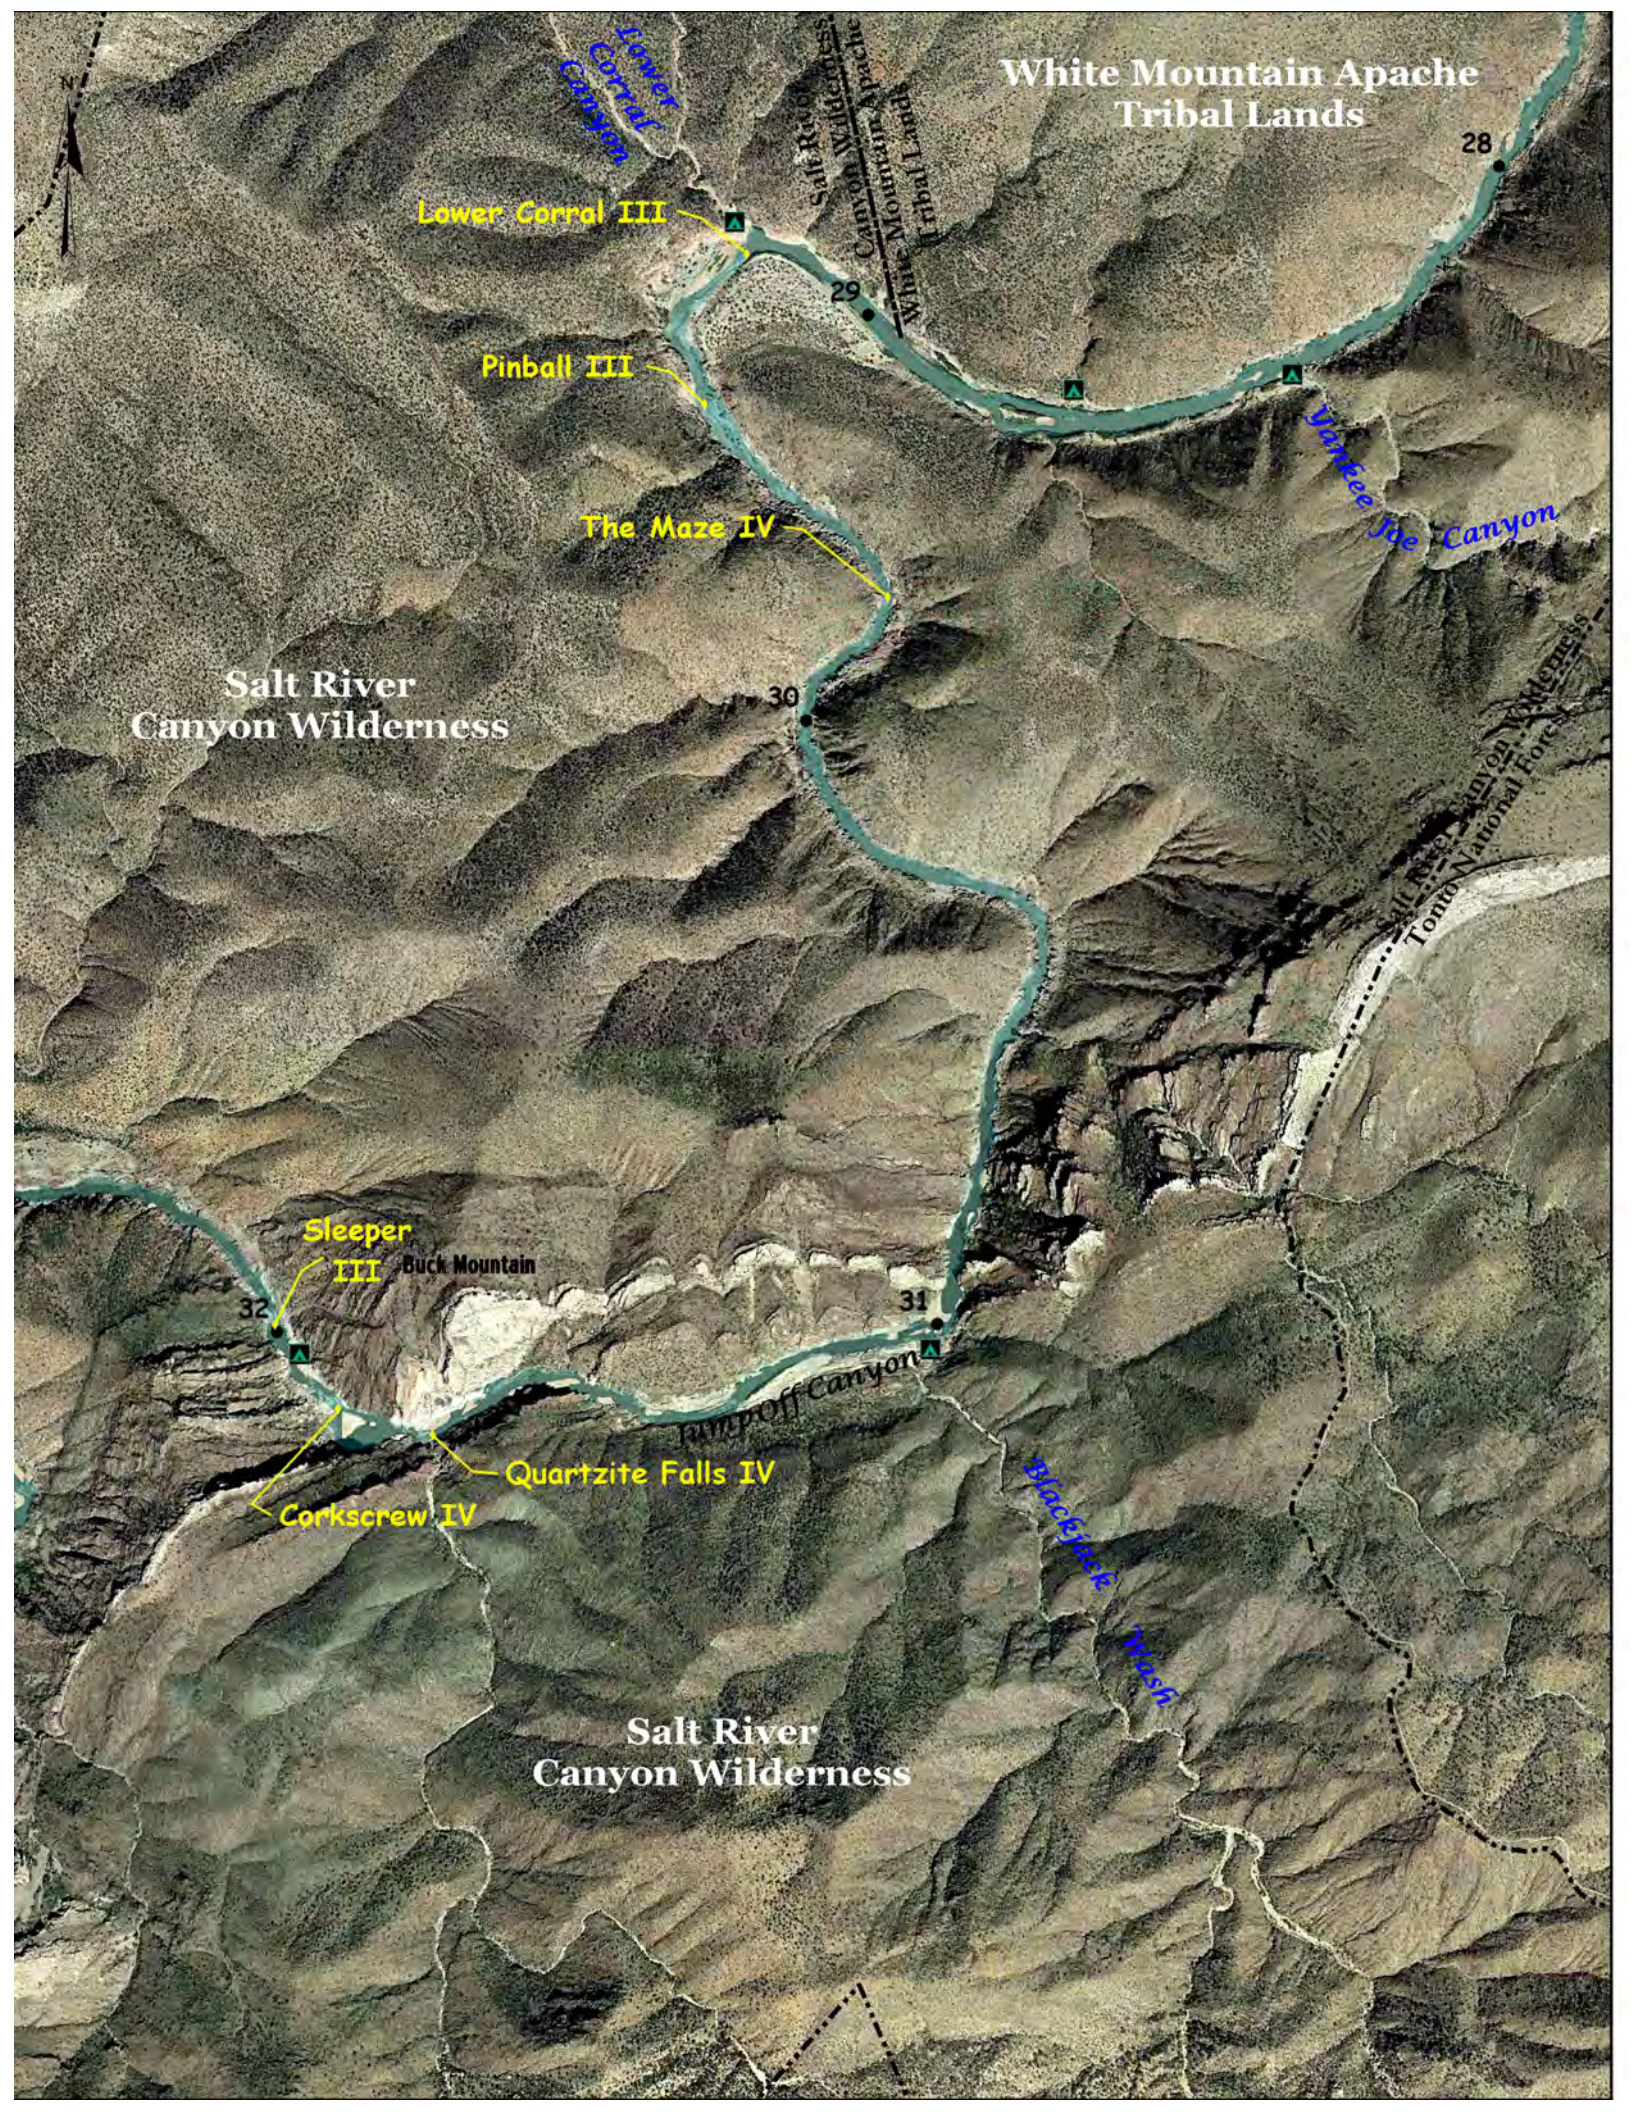

Eye of the Needle III

22

Black Rock Scout

Black Rock IV

23

White Mountain Apache
Tribal Lands

Salt River
Canyon Wilderness

Devil's Pendejo III

Upper Corral II

Upper Corral
Canyon

Upper
Canyon

Salt River Canyon
Tonto National
Wilderness
Forest

28

26

25

24

White Mountain Apache
Tribal Lands

28

Lower Corral III

29

Pinball III

The Maze IV

30

Salt River
Canyon Wilderness

Juniper Joe Canyon
Tonto National Forest

Sleeper
III

Buck Mountain

32

31

Rimpoff Canyon

Quartzite Falls IV

Corkscrew IV