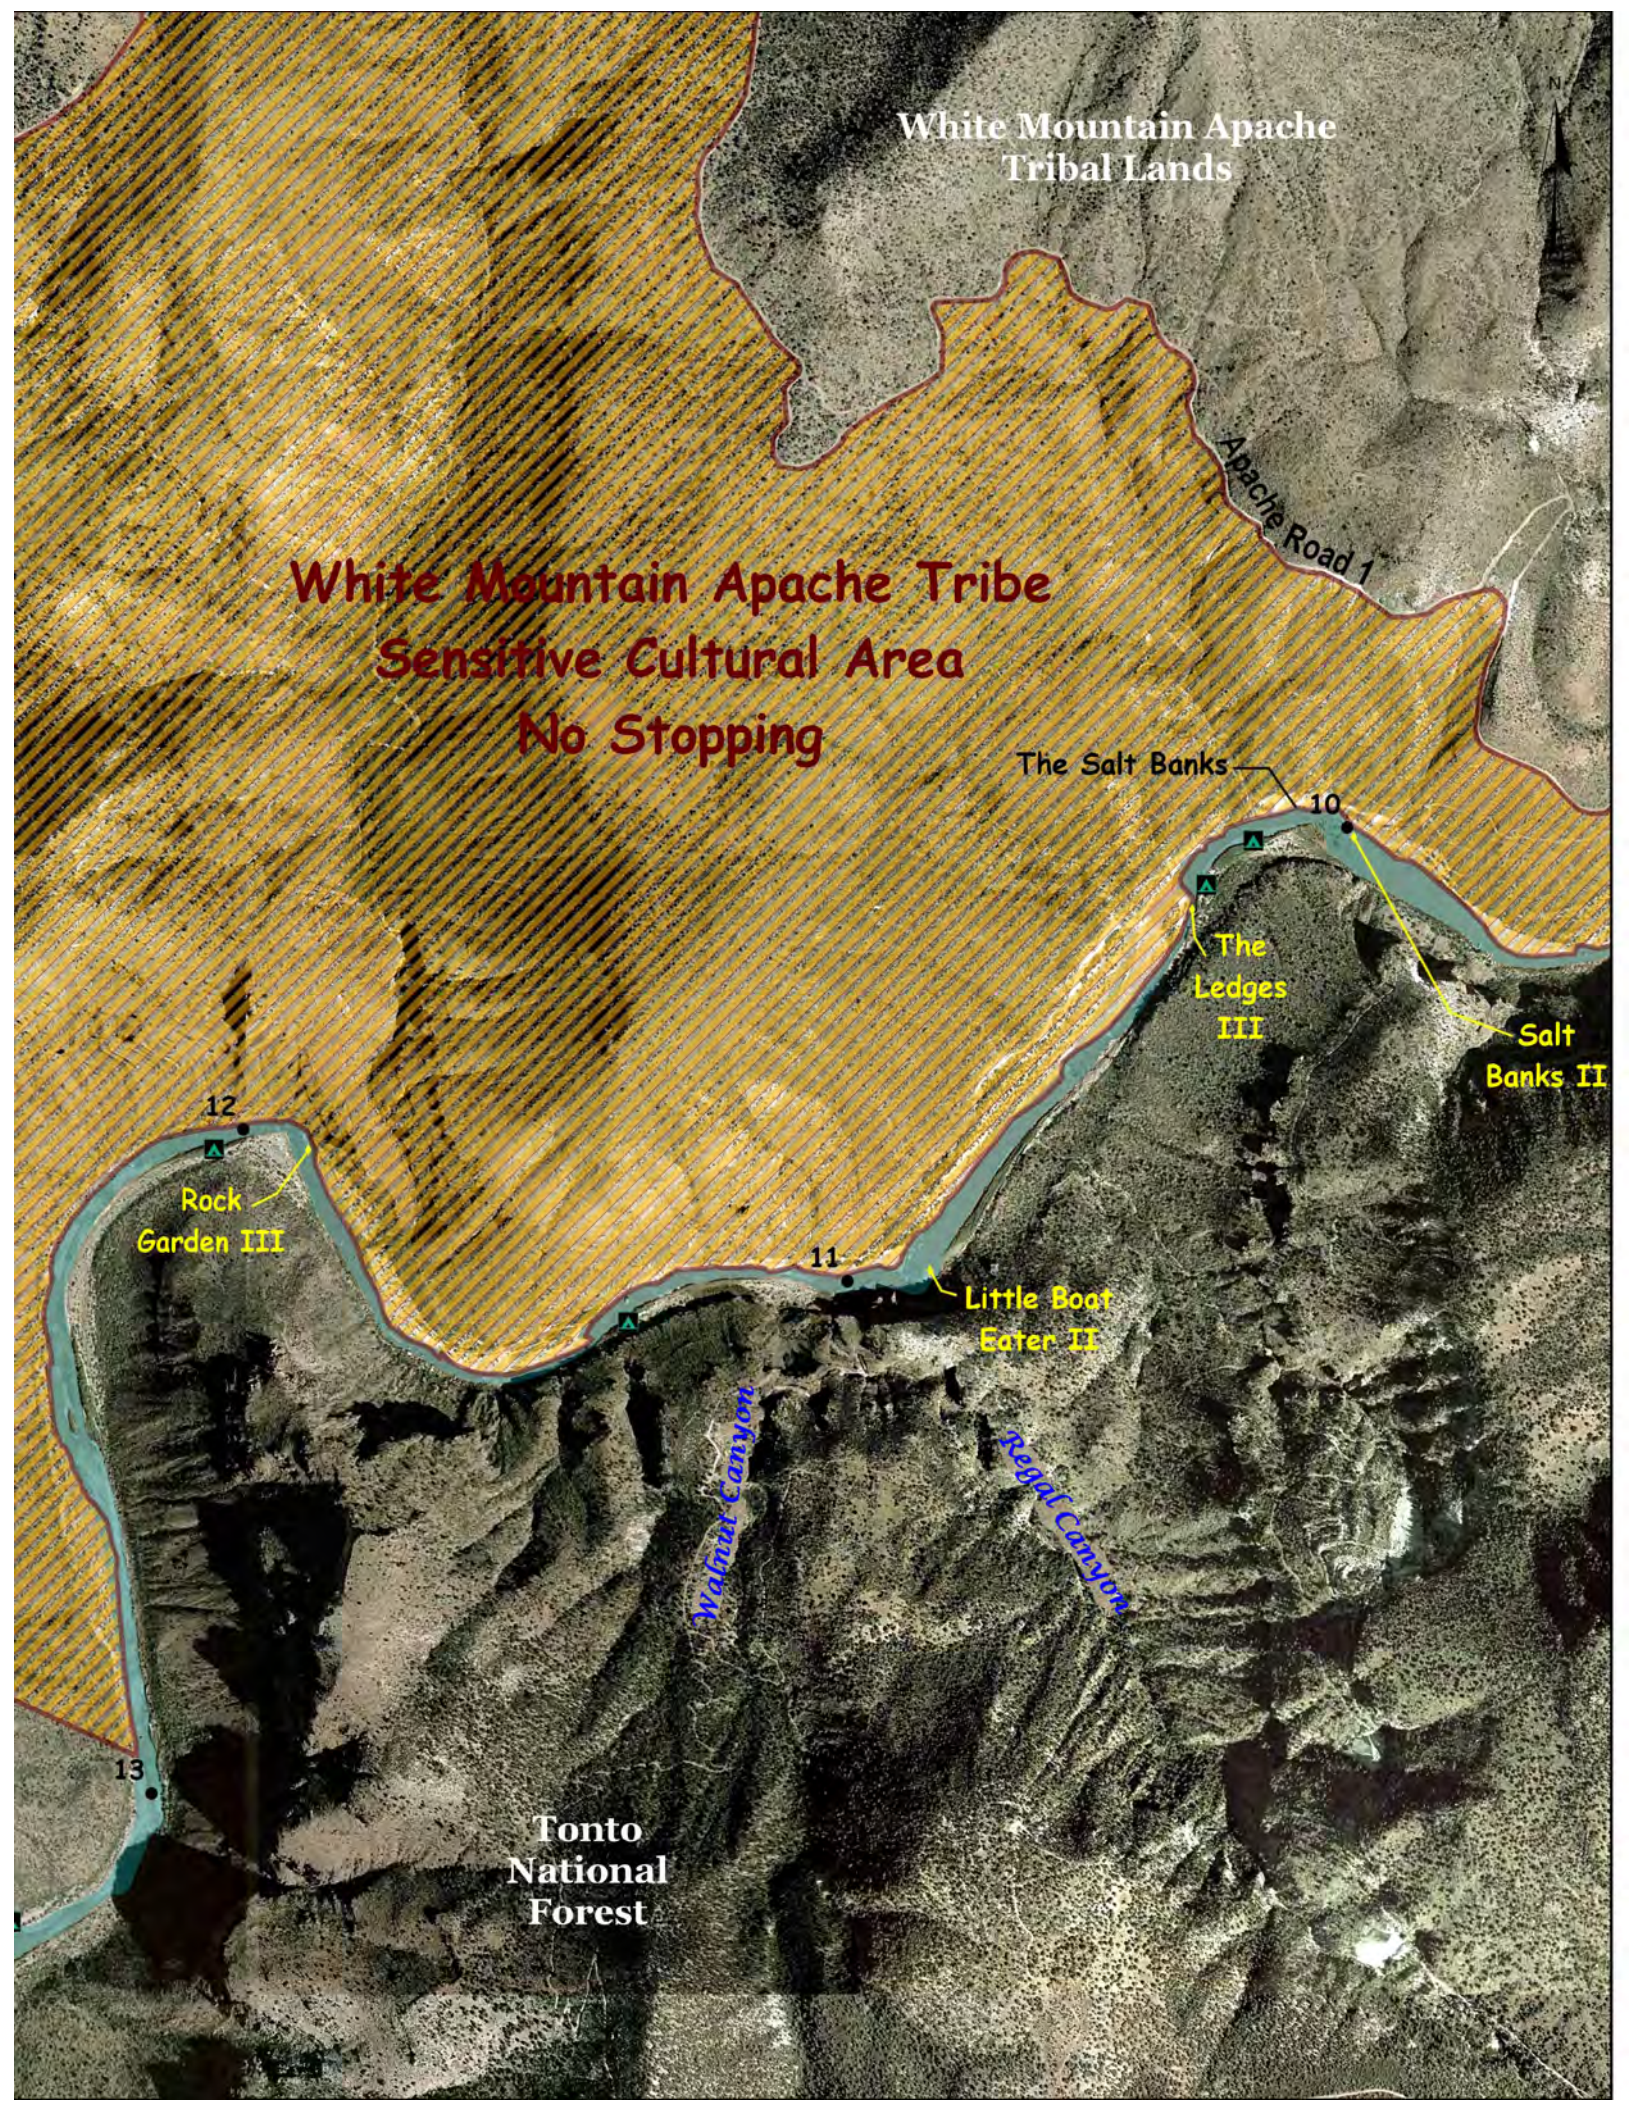

White Mountain Apache
Tribal Lands

**White Mountain Apache Tribe
Sensitive Cultural Area
No Stopping**

Apache Road 1

The Salt Banks

10

The
Ledges
III

Salt
Banks II

12

Rock
Garden III

11

Little Boat
Eater II

Walnut Canyon

Regal Canyon

13

Tonto
National
Forest