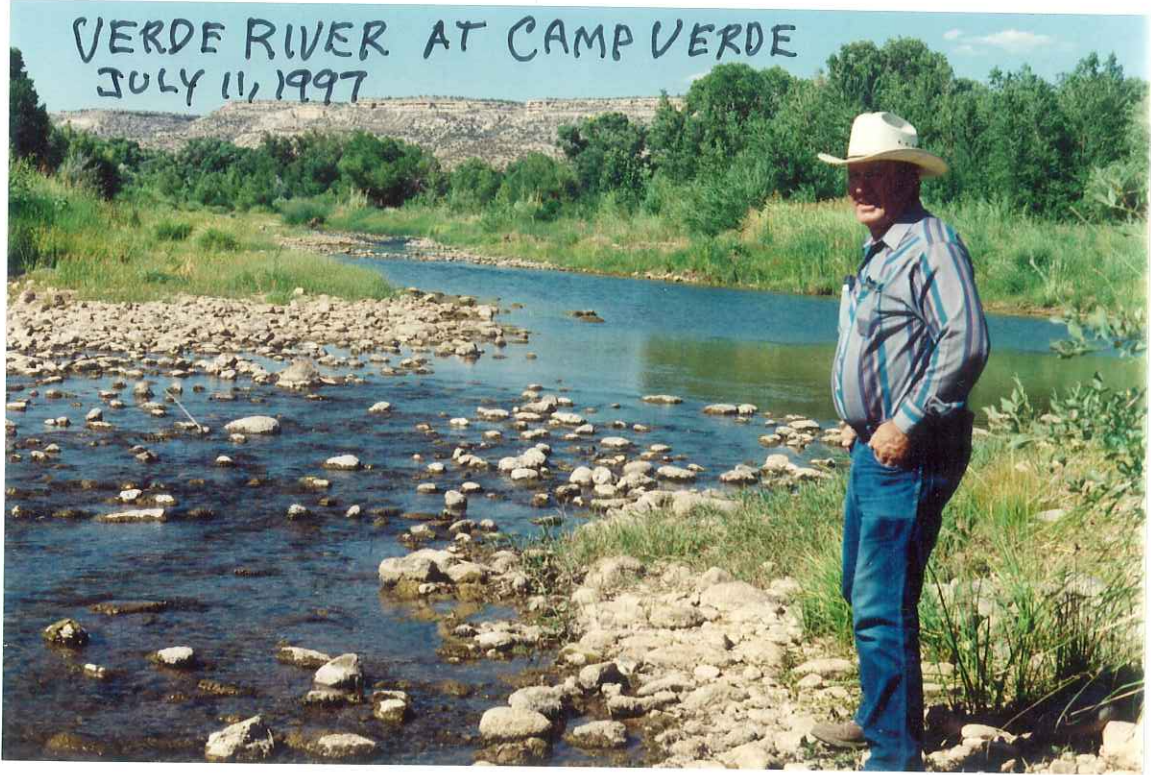

VERDE RIVER
AT CAMP VERDE

JULY 11, 1997

JULY 11, 1997

VERDE RIVER $\frac{1}{4}$ MILE UPSTREAM
FROM WHITE BRIDGE

C. A. McDONALD

96 - 005 - 018
Verde River

ORIGINAL

REPROD
10-15-97

VERDE RIVER FROM WHITE BRIDGE
CAMP VERDE

JULY 11, 1997

JULY 11, 1997
VERDE RIVER
CAMP VERDE
C.A. McDONALD
PICTURE TAKEN FROM WHITE BRIDGE

96 - 000 - 018
Verde River

ORIGINAL

REPROD
10-15-97

VERDE RIVER AT CAMP VERDE
JULY 11, 1997

JULY 11, 1997

C.A. McDONALD

VERDE RIVER

$\frac{1}{4}$ MILE UPSTREAM FROM WHITE
BRIDGE

96 - 005 - 018

Verde River

ORIGINAL

RECORDED
10-15-97