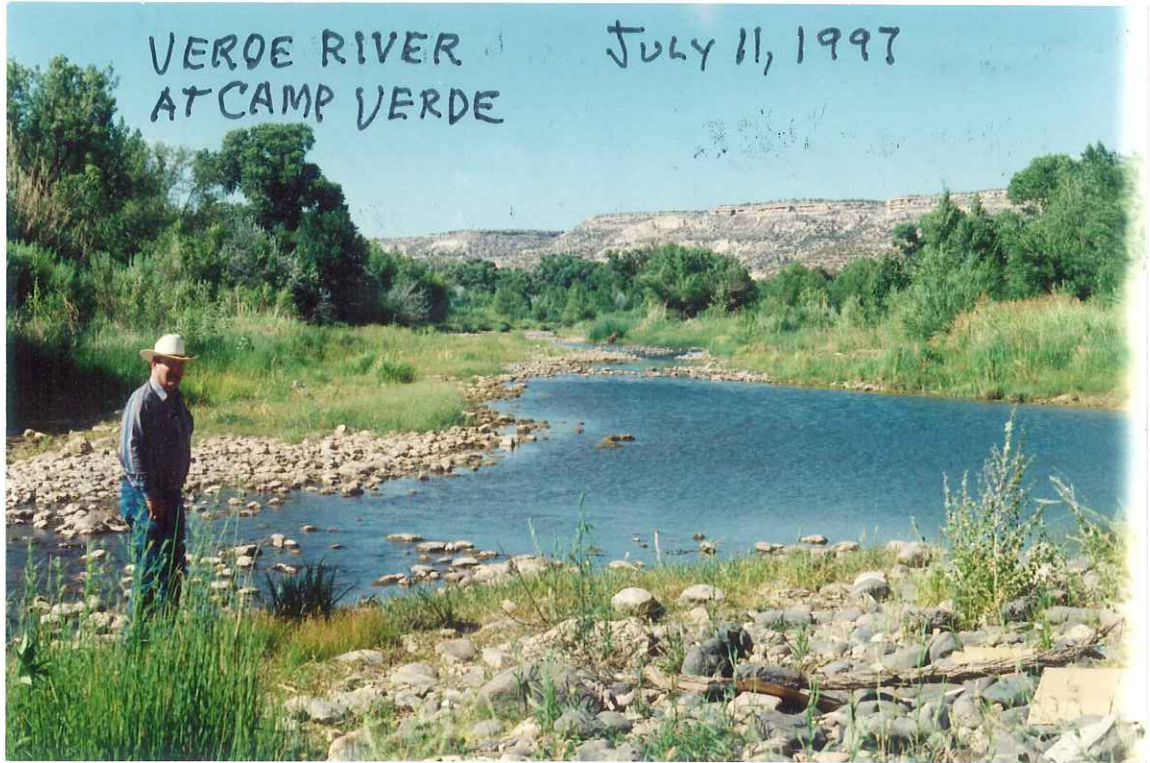

VERDE RIVER
AT CAMP VERDE

JULY 11, 1997

JULY 11, 1997

VERDE RIVER $\frac{1}{4}$ MILE UPSTREAM
FROM WHITE BRIDGE

C. A. McDONALD

96 - 005 - 018
Verde River

ORIGINAL

REPROD
10-15-97

VERDE RIVER FROM WHITE BRIDGE
CAMP VERDE

JULY 11, 1997

JULY 11, 1997
VERDE RIVER
CAMP VERDE
C.A. McDONALD
PICTURE TAKEN FROM WHITE BRIDGE

96 - 000 - 018
Verde River

ORIGINAL

REPROD
10-15-97

VERDE RIVER AT CAMP VERDE
JULY 11, 1997

JULY 11, 1997

C.A. McDONALD

VERDE RIVER

$\frac{1}{4}$ MILE UPSTREAM FROM WHITE
BRIDGE

96 - 005 - 018

Verde River

ORIGINAL

RECORDED
10-15-97